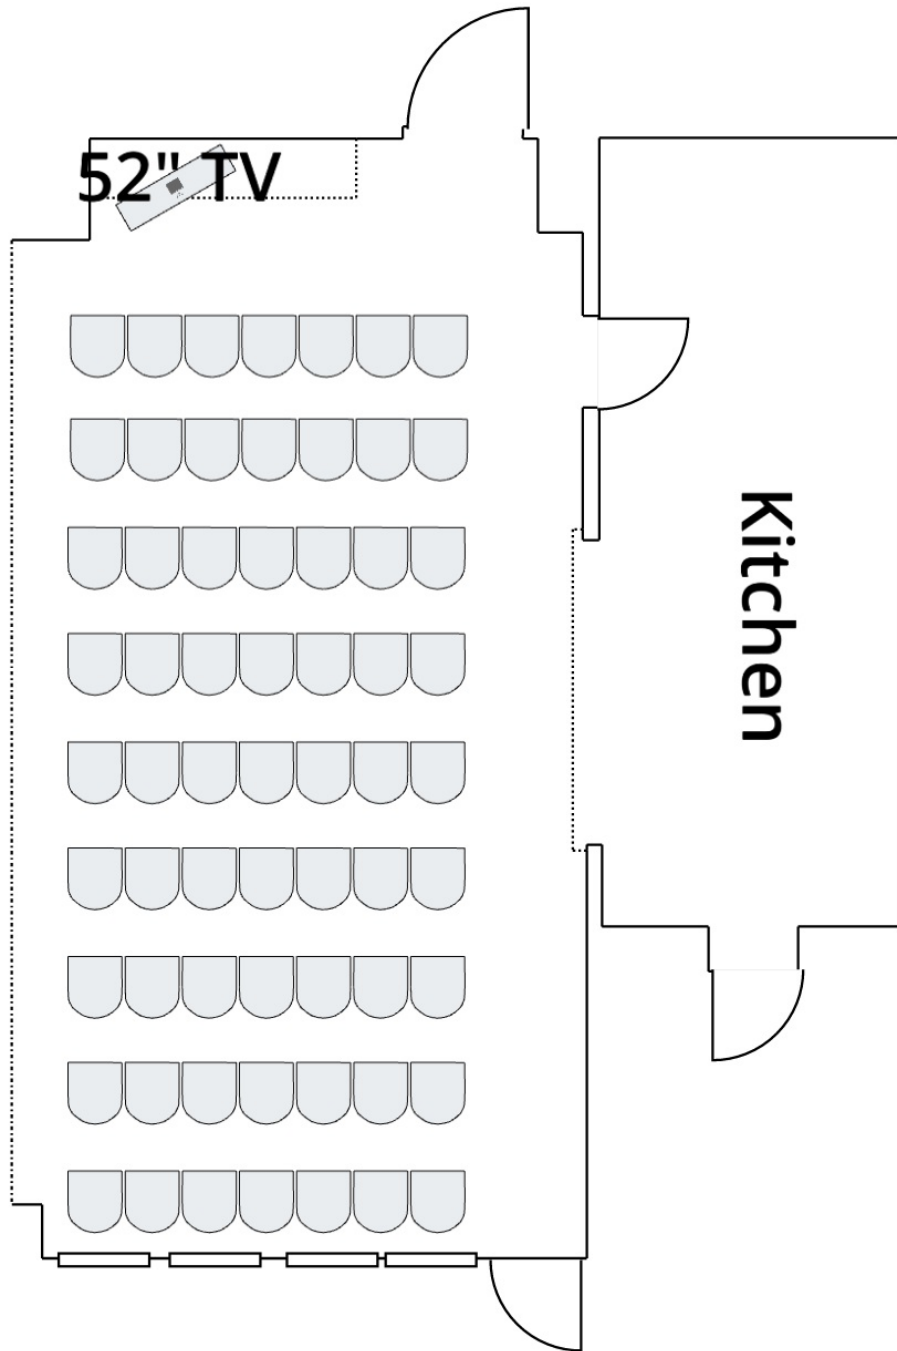

GARDEN ROOM 101

THEATER FOR 63

LANDSCAPED COURTYARD

5 Feet

GARDEN ROOM 101

CLASSROOM FOR 36
LANDSCAPED COURTYARD

5 Feet

GARDEN ROOM 101

BANQUET FOR 30
LANDSCAPED COURTYARD

5 Feet