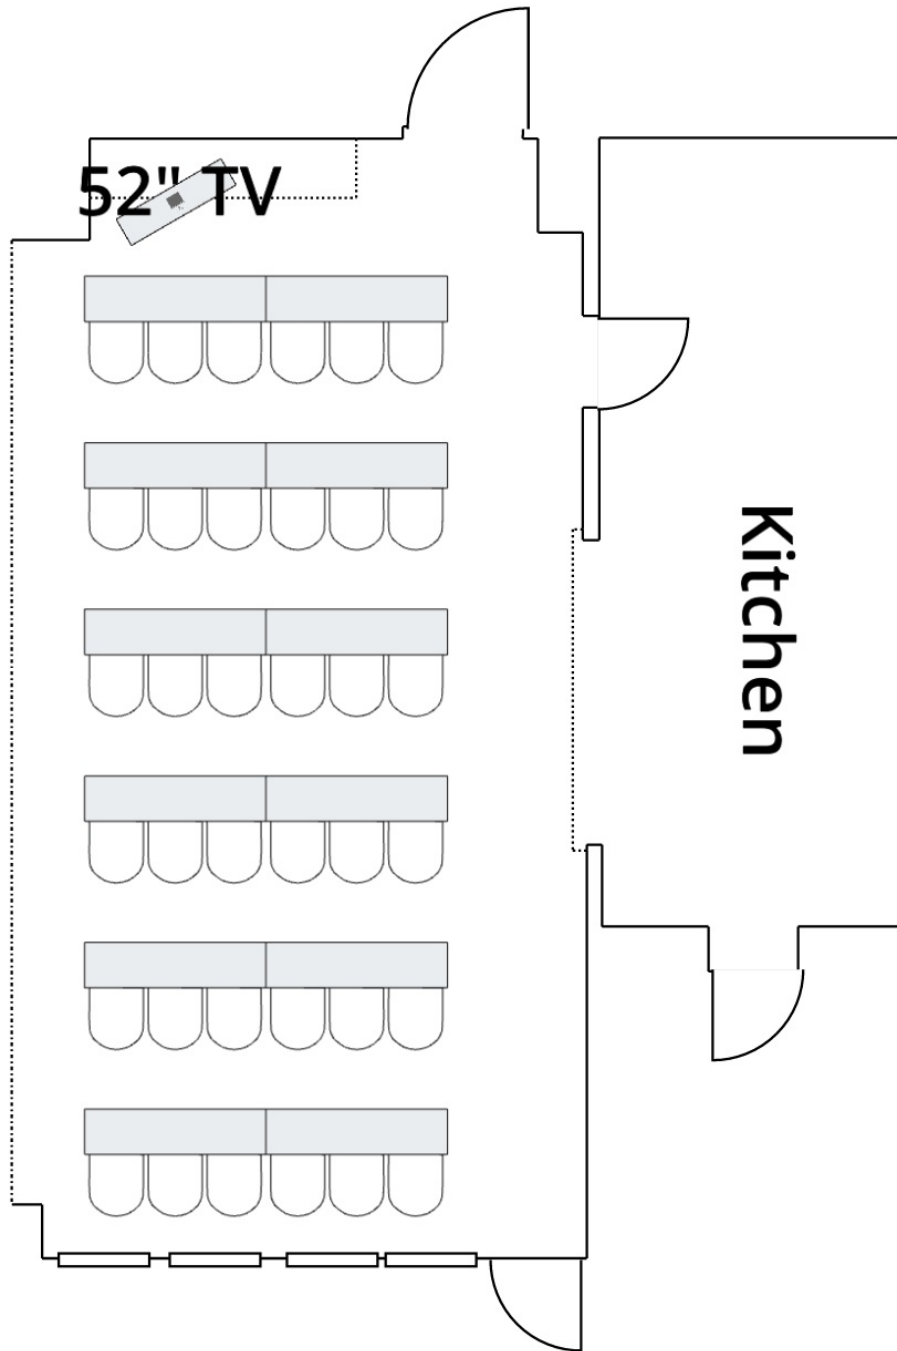

GARDEN ROOM 101

THEATER FOR 63

LANDSCAPED COURTYARD

5 Feet

GARDEN ROOM 101

CLASSROOM FOR 36
LANDSCAPED COURTYARD

5 Feet

GARDEN ROOM 101

BANQUET FOR 30
LANDSCAPED COURTYARD

5 Feet